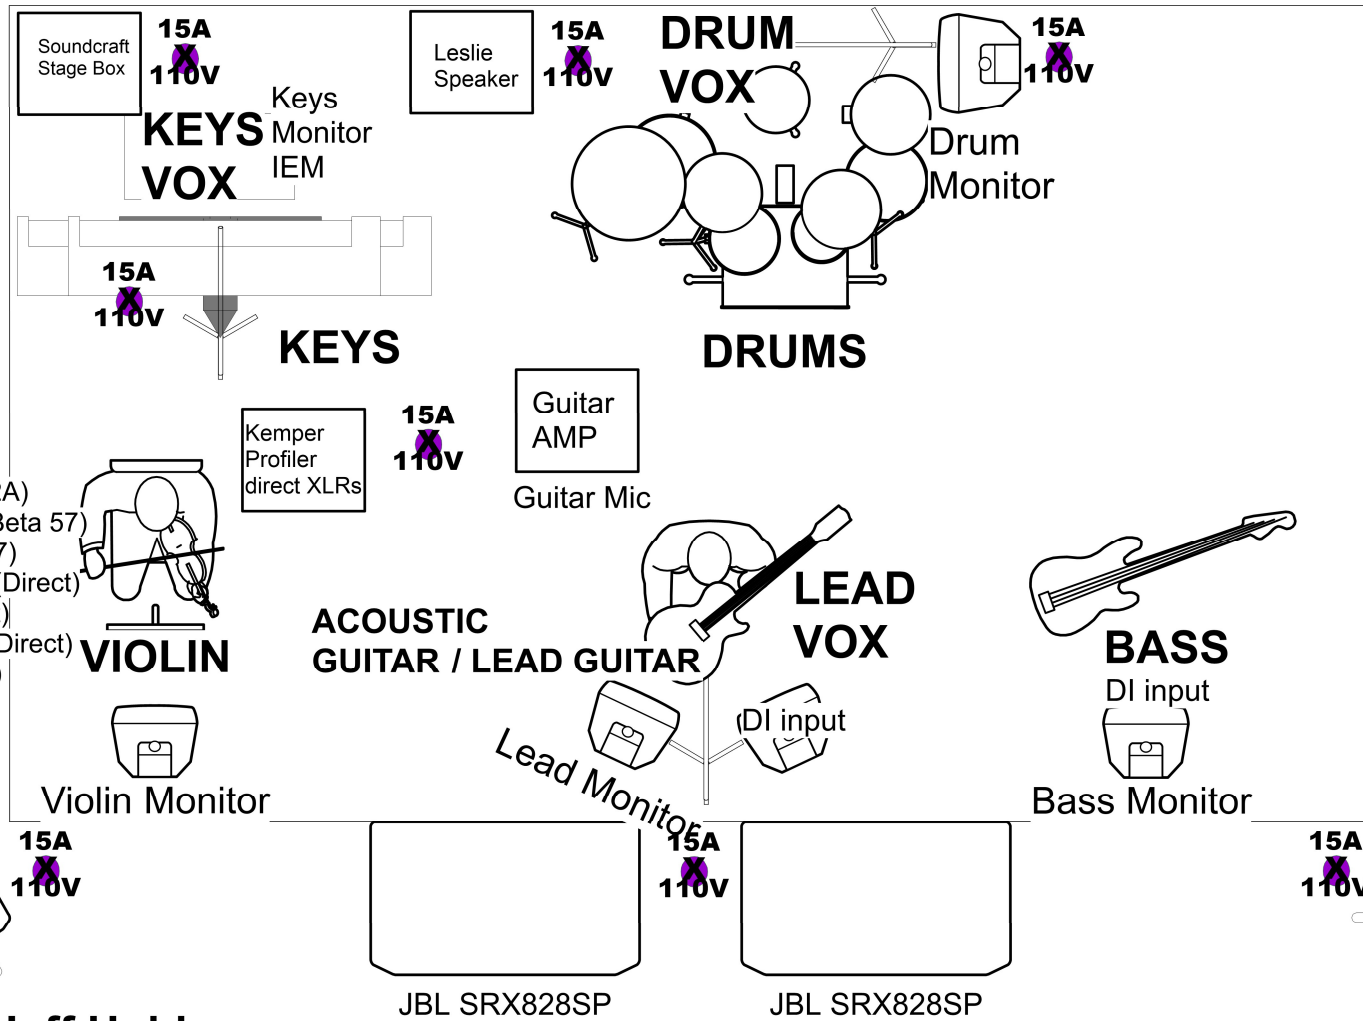

**MANAGEMENT**  
**JON PAUL "JP"**  
 jp@sunvalleystation.com  
 512-297-7512

**TECHNICAL**  
**RANDY WILL - A1**  
 rwill67@gmail.com  
 210-884-0032

- Input 1 - Kick Out (beta 52A)
- Input 2 - Kick In (beta 91A)
- Input 3 - Snare Top (beta 98 AMP)
- Input 4 - Snare Btm (beta 98 AMP)
- Input 5 - Floor Tom 1 (beta 98 AMP)
- Input 6 - Floor Tom 2 (beta 98 AMP)
- Input 7 - Rack Tom 3 (beta 98 AMP)
- Input 8 - Rack Tom 4 (beta 98 AMP)
- Input 9 - High Hat (Rode M5MP)
- Input 10 - Over Head 1(Rode M5MP)
- Input 11 - Over Head 2(Rode M5MP)
- Input 12 - Drum Sample (Radial DI)
- Input 13 - Bass DI (RNDI)
- Input 14 - Keys 1 Leslie Bass (beta 52A)
- Input 15 - Keys 1 Leslie Left / Mono (Beta 57)
- Input 16 - Keys 1 Leslie Right (Beta 57)
- Input 17 - Keys 2 Roland Left / Mono (Direct)
- Input 18 - Keys 2 Roland Right (Direct)
- Input 19 - Violin Left / Kemper Mono (Direct)
- Input 20 - Violin Right Kemper (Direct)
- Input 21 - Electric Guitar (Senn e906)
- Input 22 - Acoustic Guitar (RNDI)
- Input 23 - Lead Vocals (Senn e945)
- Input 24 - Keys Vocals (Senn e945)
- Input 25 - Drum Vocals (Senn e945)

- FX 1 Drum Hall
- FX 2 Instrument Reverb
- FX 3 Stereo Delay
- FX 4 Vox Reverb
- Mon Mix 1 Drums
- Mon Mix 2 Keys (IEM)
- Mon Mix 3 Bass
- Mon Mix 4 Lead Vox
- Mon Mix 5 Guest Vox
- Mon Mix 6 Violin

**LEAD / ACOUSTIC - Jeff Hobbs**  
**BASS - Lucas "Honkey Tonk Red" Copeland**  
**KEYS - Brad Sosebee**  
**DRUMS - Miguel Gilly**  
**VIOLIN - Rolando "Rolo" Ramon**