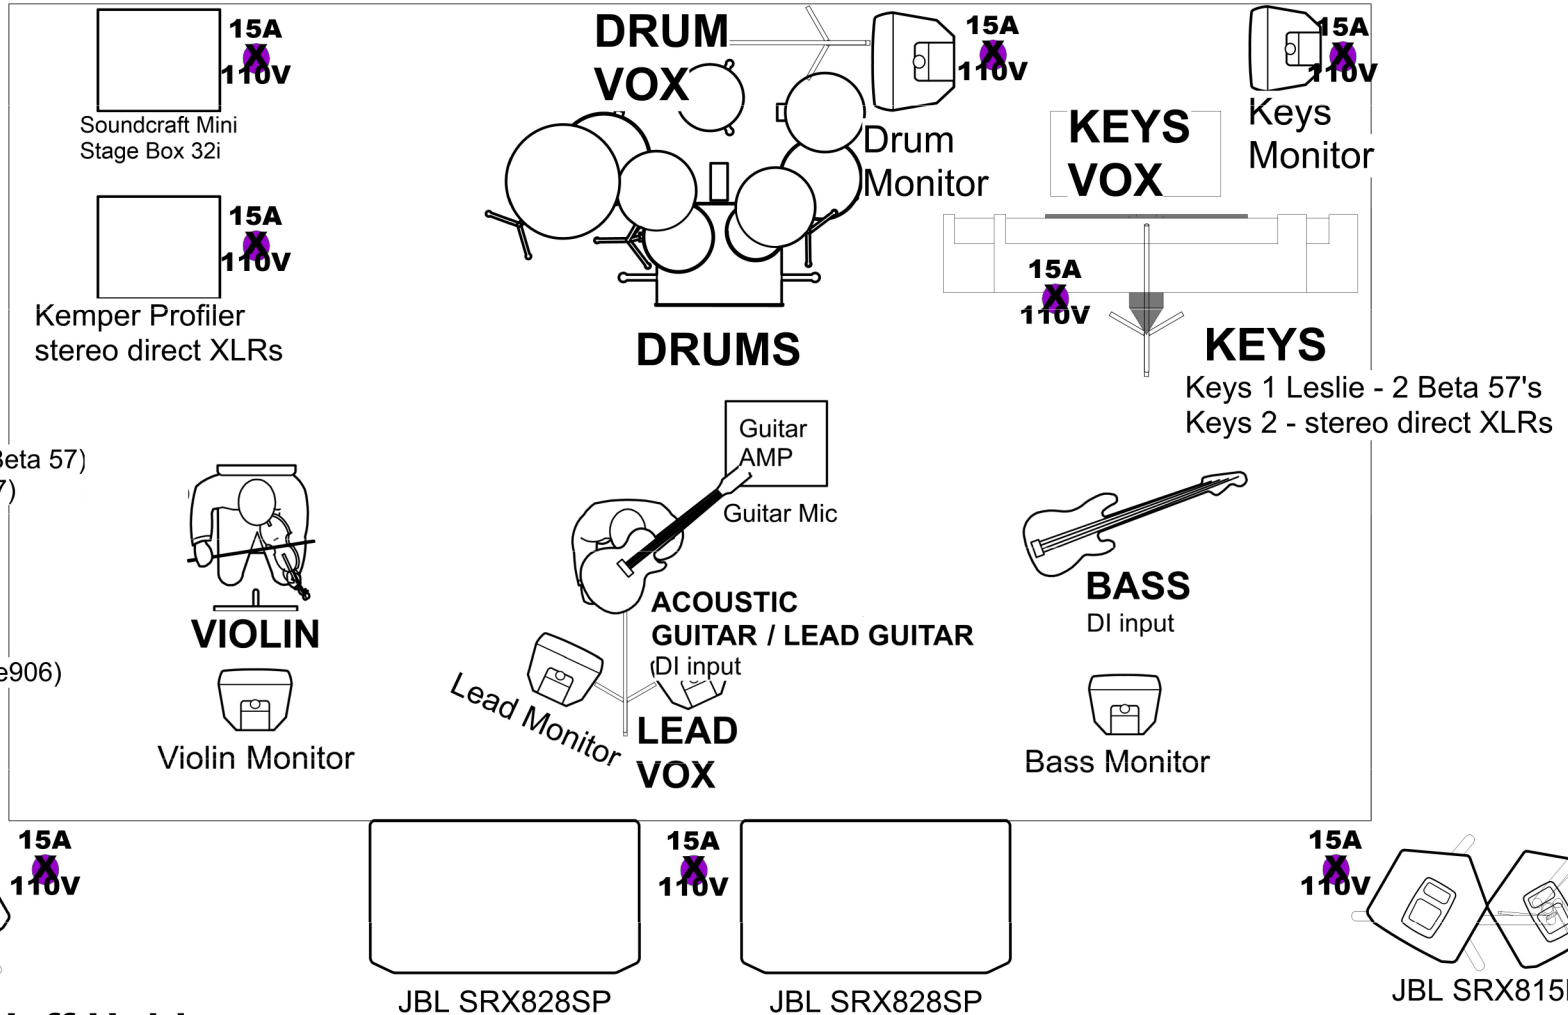

MANAGEMENT
JON PAUL "JP"
 jp@sunvalleystation.com
 512-297-7512

TECHNICAL
RANDY WILL - A1
 rwill67@gmail.com
 210-884-0032

- Input 1 - Kick Out (beta 52A)
- Input 2 - Kick In (beta 91A)
- Input 3 - Snare Top (SM 57)
- Input 4 - Snare Btm (SM 57)
- Input 5 - Floor Tom 1 (SM 57)
- Input 6 - Floor Tom 2 (SM 57)
- Input 7 - Rack Tom 1 (SM 57)
- Input 8 - Rack Tom 2 (SM 57)
- Input 9 - High Hat (Rode M5MP)
- Input 10 - Over Head 1(Rode M5MP)
- Input 11 - Over Head 2(Rode M5MP)
- Input 12 - Bass DI (RNDI)
- Input 13 - Keys 1 Leslie Left / Mono (Beta 57)
- Input 14 - Keys 1 Leslie Right (Beta 57)
- Input 15 - Keys 2 Left / Mono (Direct)
- Input 16 - Keys 2 Right (Direct)
- Input 17 - Violin Left / Mono (Direct)
- Input 18 - Violin Right (Direct)
- Input 19 - Electric Guitar (Senn e906)
- Input 20 - Electric Guitar Extra (Senn e906)
- Input 21 - Acoustic Guitar (RNDI)
- Input 22 - Lead Vocals (Senn e945)
- Input 23 - Keys Vocals (Senn e945)
- Input 24 - Drum Vocals (SM 58)
- Input 25 - Drum Sample (Radial DI)

LEAD / ACOUSTIC - Jeff Hobbs
BASS - Lucas "Honkey Tonk Red" Copeland
KEYS - Brad Sosebee
DRUMS - Miguel Gilly
VIOLIN - Rolando "Rolo" Ramon